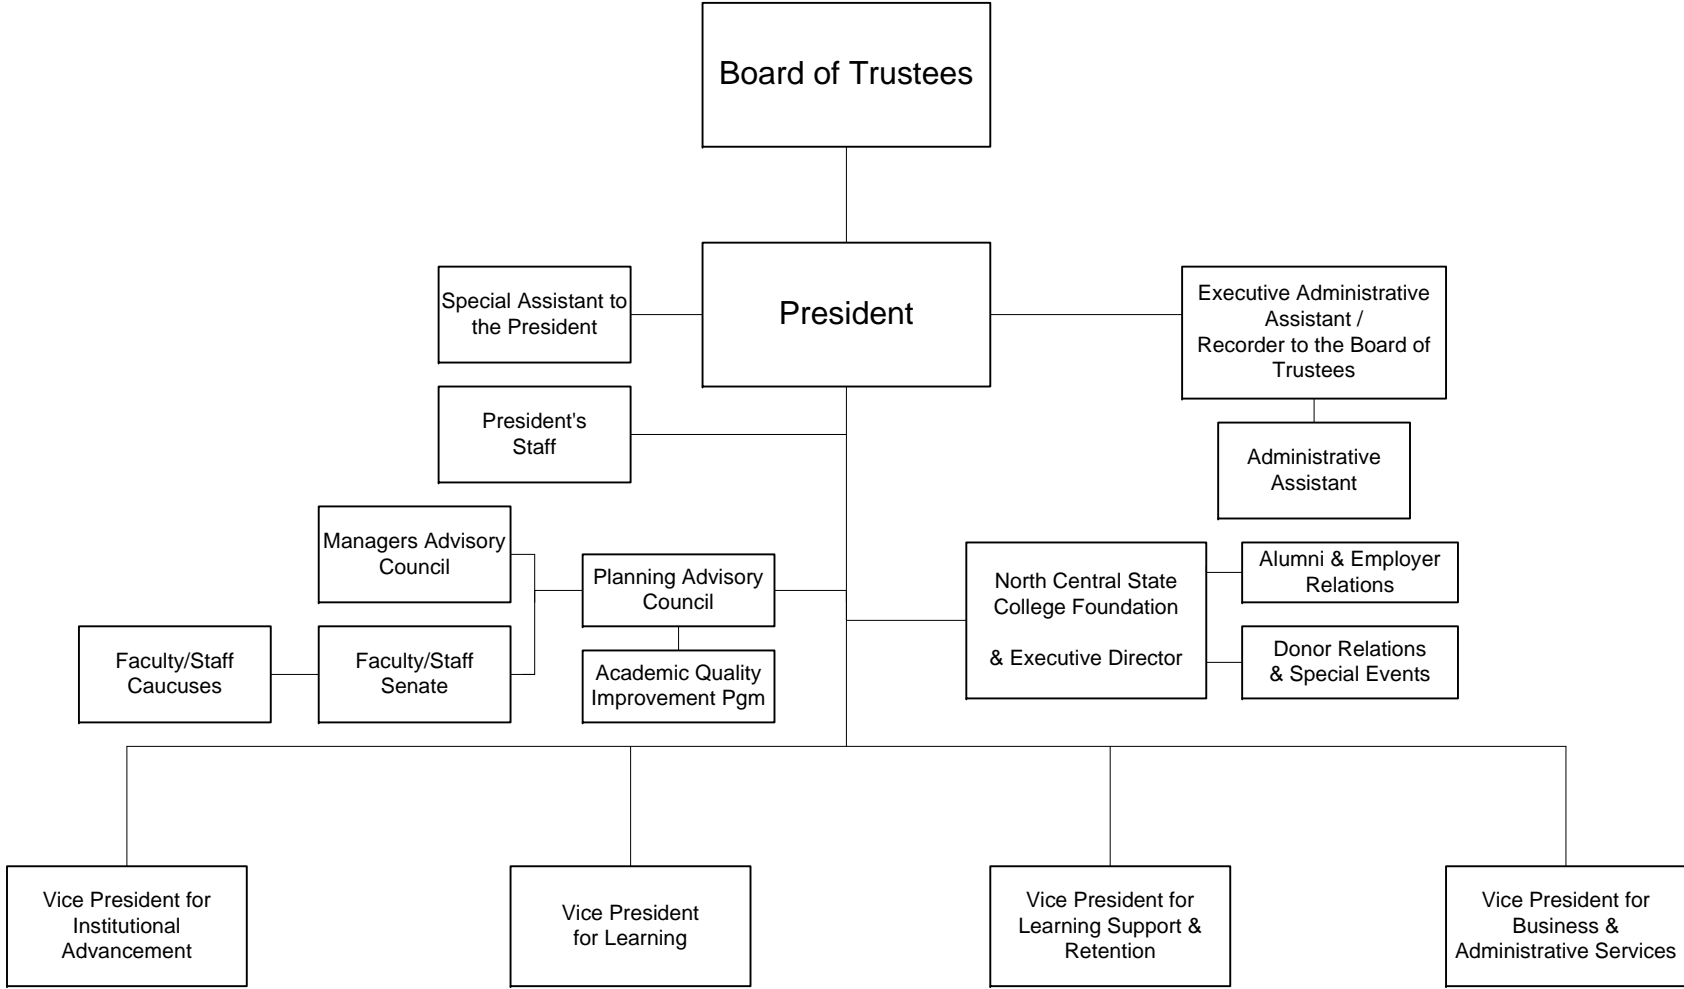

North Central State College

Organizational Structure

North Central State College

Organizational Structure

Effective 8-25-2008

North Central State College

Organizational Structure – Learning Division

North Central State College

Organizational Structure

North Central State College

Organizational Structure

Revised 8/08