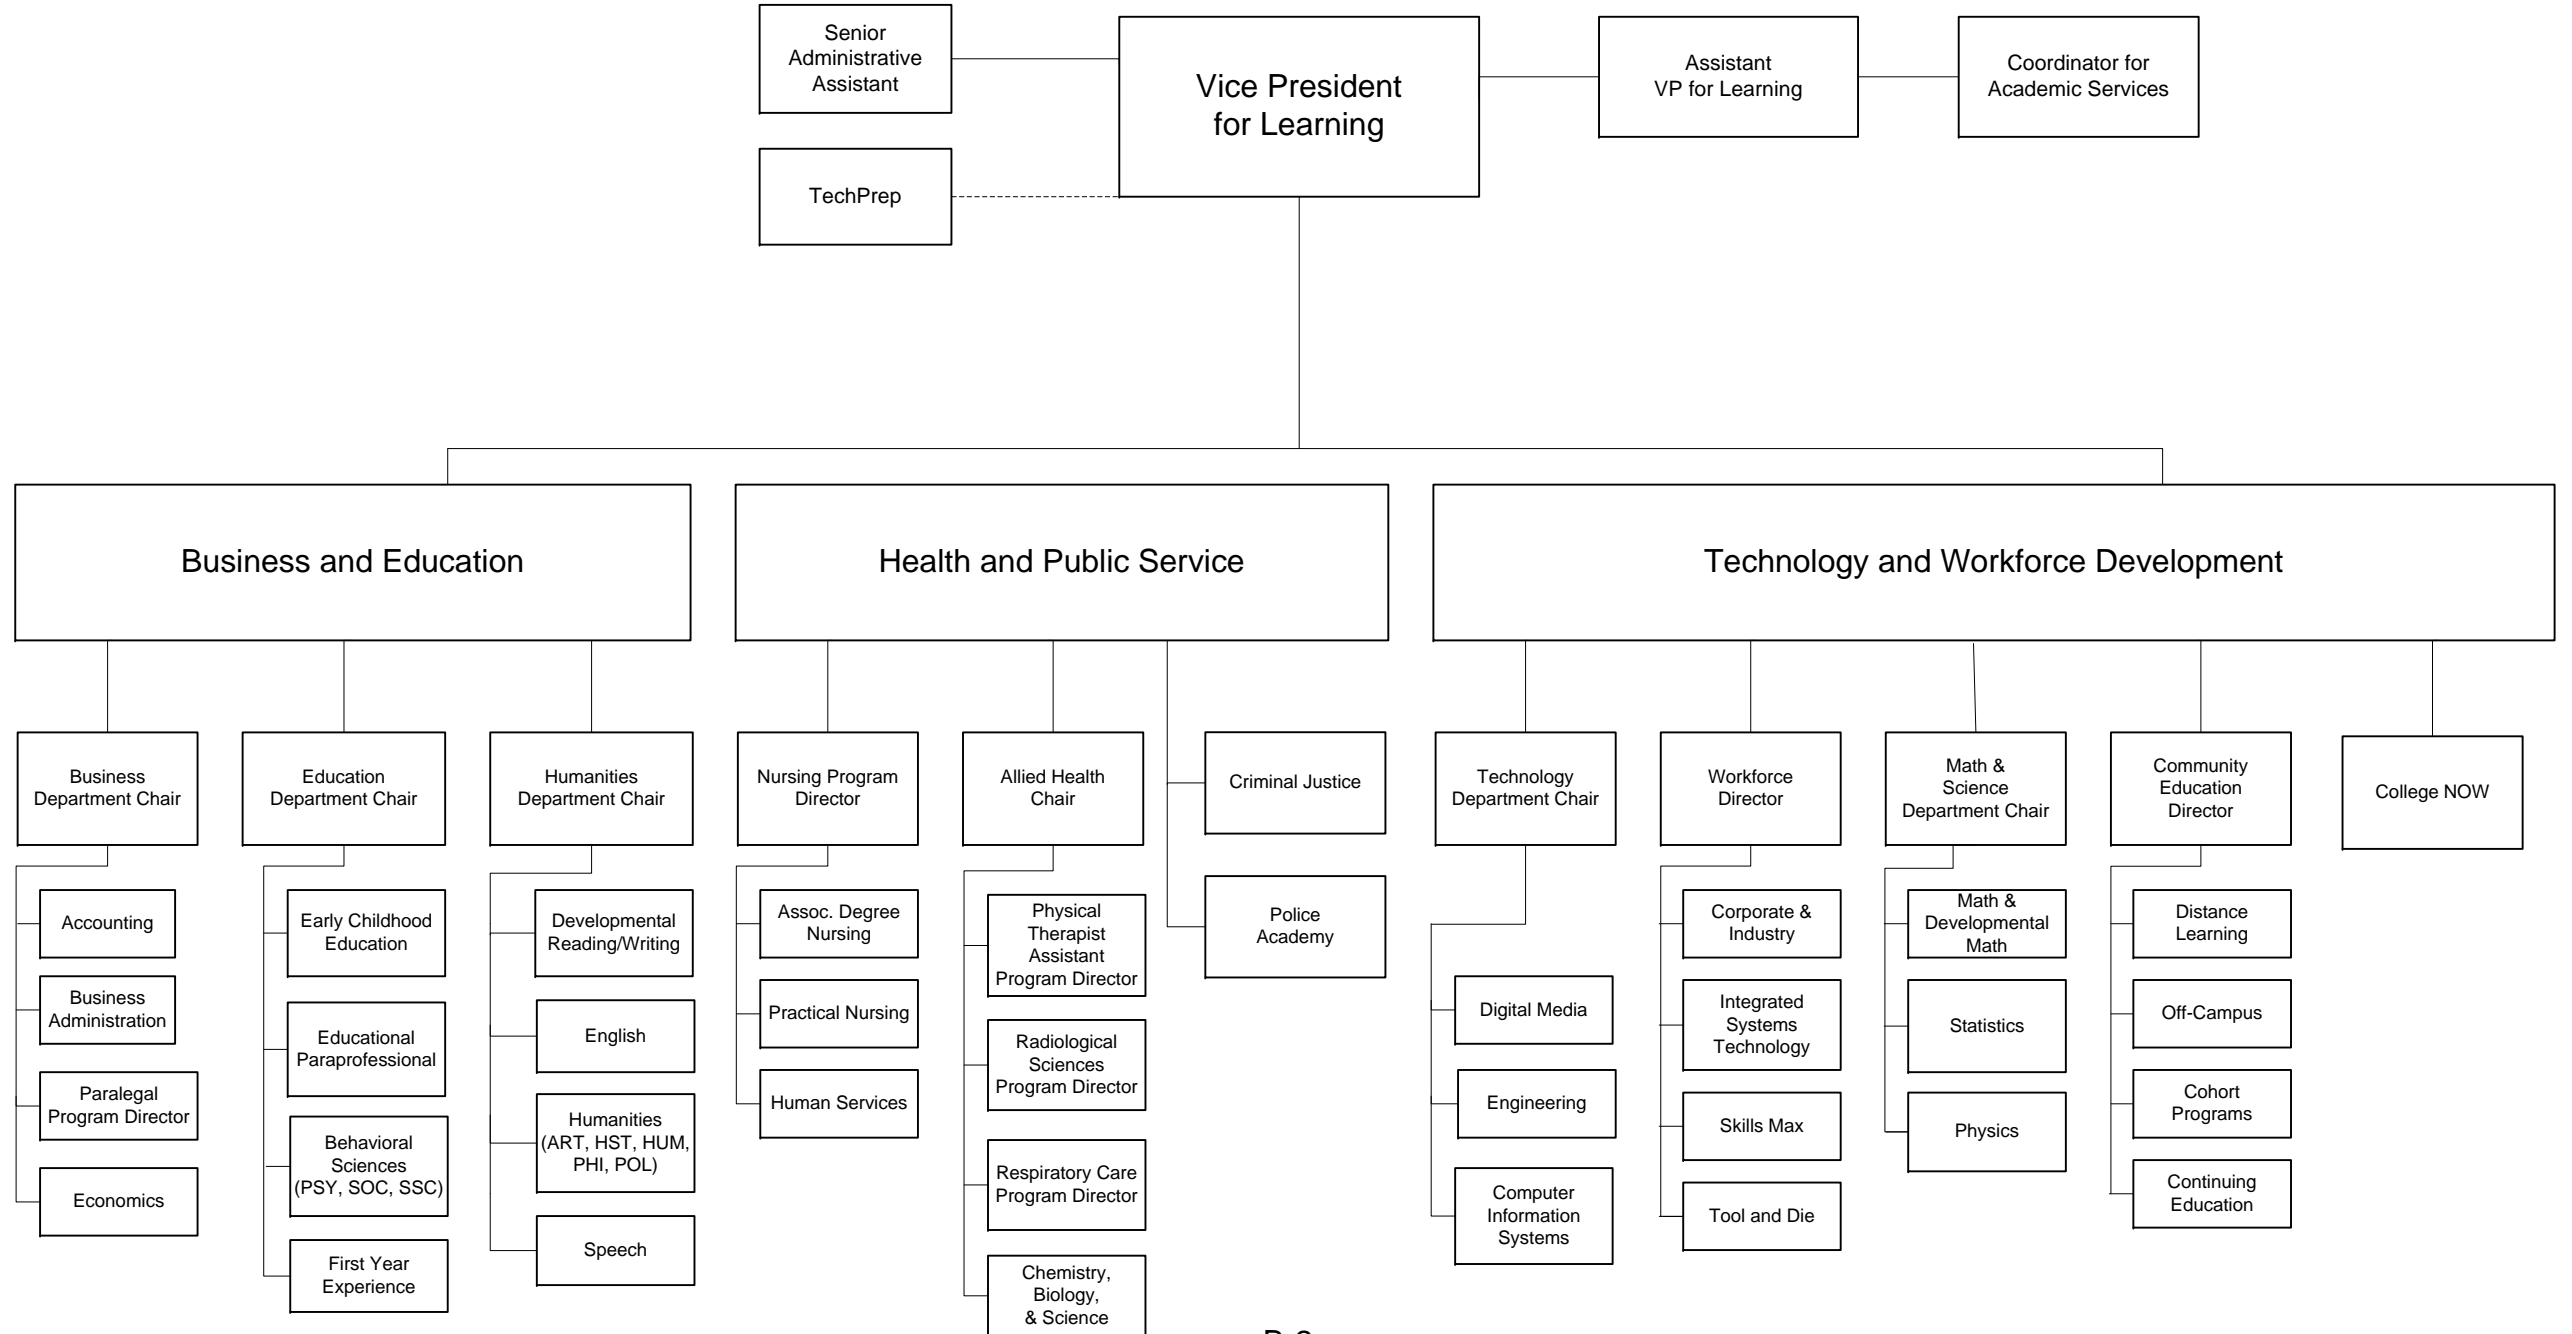

North Central State College

Organizational Structure

North Central State College

Organizational Structure

Effective 8-25-2008

North Central State College

Organizational Structure – Learning Division

North Central State College

Organizational Structure

North Central State College

Organizational Structure

Revised 8/08